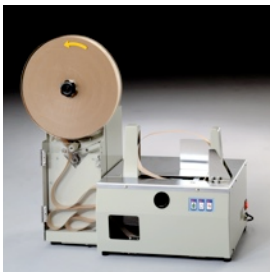

TZ-889 & TZ-889A High Capacity Banders

TZ-889