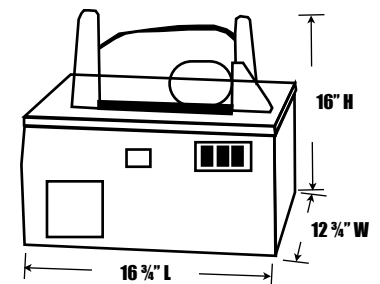

TZ-888 & TZ-888A Medium Duty Banding Machine

Models:	TZ-888	TZ-888A
Machine Dimensions	16 3/4"L x 111.8"W x 16"H	
Package Dimensions	1.5"- 9.5"W / .25"- 5.5"H	1.5"- 10.6"W / .25"- 6.7"H
Tape Accepted	500 ft rolls of paper or plastic	
Power	110V	
Speed	20-25 pieces per minute	
Shipping Weight	60 lbs.	

If you are packaging bundles of paper, small boxes, brochures, fliers, booklets and other material together, you may want to consider using a paper banding machine like the TZ-888 or the TZ-888A. Both of these models are very similar in operation, using a 500 foot tape roll to quickly organize and bundle material. This can be used with white paper rolls, brown paper rolls or clear plastic rolls. The TZ-888A is very similar to the TZ-888, but has a slightly larger packaging width and height. These machines can package between 20 to 25 bundles per minute and operate using a standard 110 volt wall outlet. These paper banding machines easily sit on just about any desk or table and are extremely easy to set up and use. Simply place your product under the paper arch. You can then activate the machine by pressing a button, pushing a foot pedal or switch it to automatic mode, enabling it to automatically cycle via a photo sensor.

TZ-889 & TZ-889A High Capacity Banders

Models:	TZ-889	TZ-889A
Machine Dimensions	28"L x 11.8"W x 28"H	
Package Dimensions	1.5"-9.5"W / .25"- 5.5"H	1.5"-10.6"W / .25"-6.7"H
Tape Accepted	2000 ft rolls of paper or plastic	
Power	110V	
Speed	20-25 pieces per minute	
Shipping Weight	83 lbs.