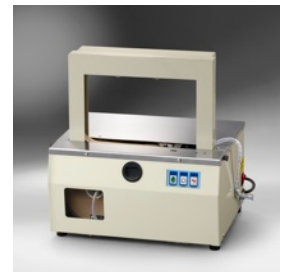

Model TZ-888 Shown

Do you need to bundle several items together such as postcards, brochures, small boxes and other materials? Consider using one of our high quality banding machines. These machines can be used with white paper rolls, brown paper rolls or plastic rolls. Simply insert your stack, activate the machine and let the banding machine do the rest. Most of our banding machines can be activated via a button, a foot pedal or via a photo sensor. We offer machines that use 500 foot tape rolls and other that use 2,000 foot tape rolls. These are high-capacity machines.

The TZ-888 uses white or brown paper tape with a heat seal adhesive to ensure a tight seal without leaving a stain or residue on the bundled product. Several times faster than hand banding (up to 25 cycles per minute), the unit requires very little table space, is simple to thread and operate, and economical to use.

TZ-888A

If you are packaging bundles of paper, small boxes, brochures, fliers, booklets and other material together, you may want to consider using a paper banding machine like the TZ-888 or the TZ-888A. Both of these models are very similar in operation, using a 500 foot tape roll to quickly organize and bundle material. This can be used with white paper rolls, brown paper rolls or clear plastic rolls. The TZ-888A is very similar to the TZ-888, but has a slightly larger packaging width and height. These machines can package between 20 to 25 bundles per minute and operate using a standard 110 volt wall outlet. These paper banding machines easily sit on just about any desk or table and are extremely easy to set up and use. Simply place your product under the paper arch. You can then activate the machine by pressing a button, pushing a foot pedal or switch it to automatic mode, enabling it to automatically cycle via a photo sensor.